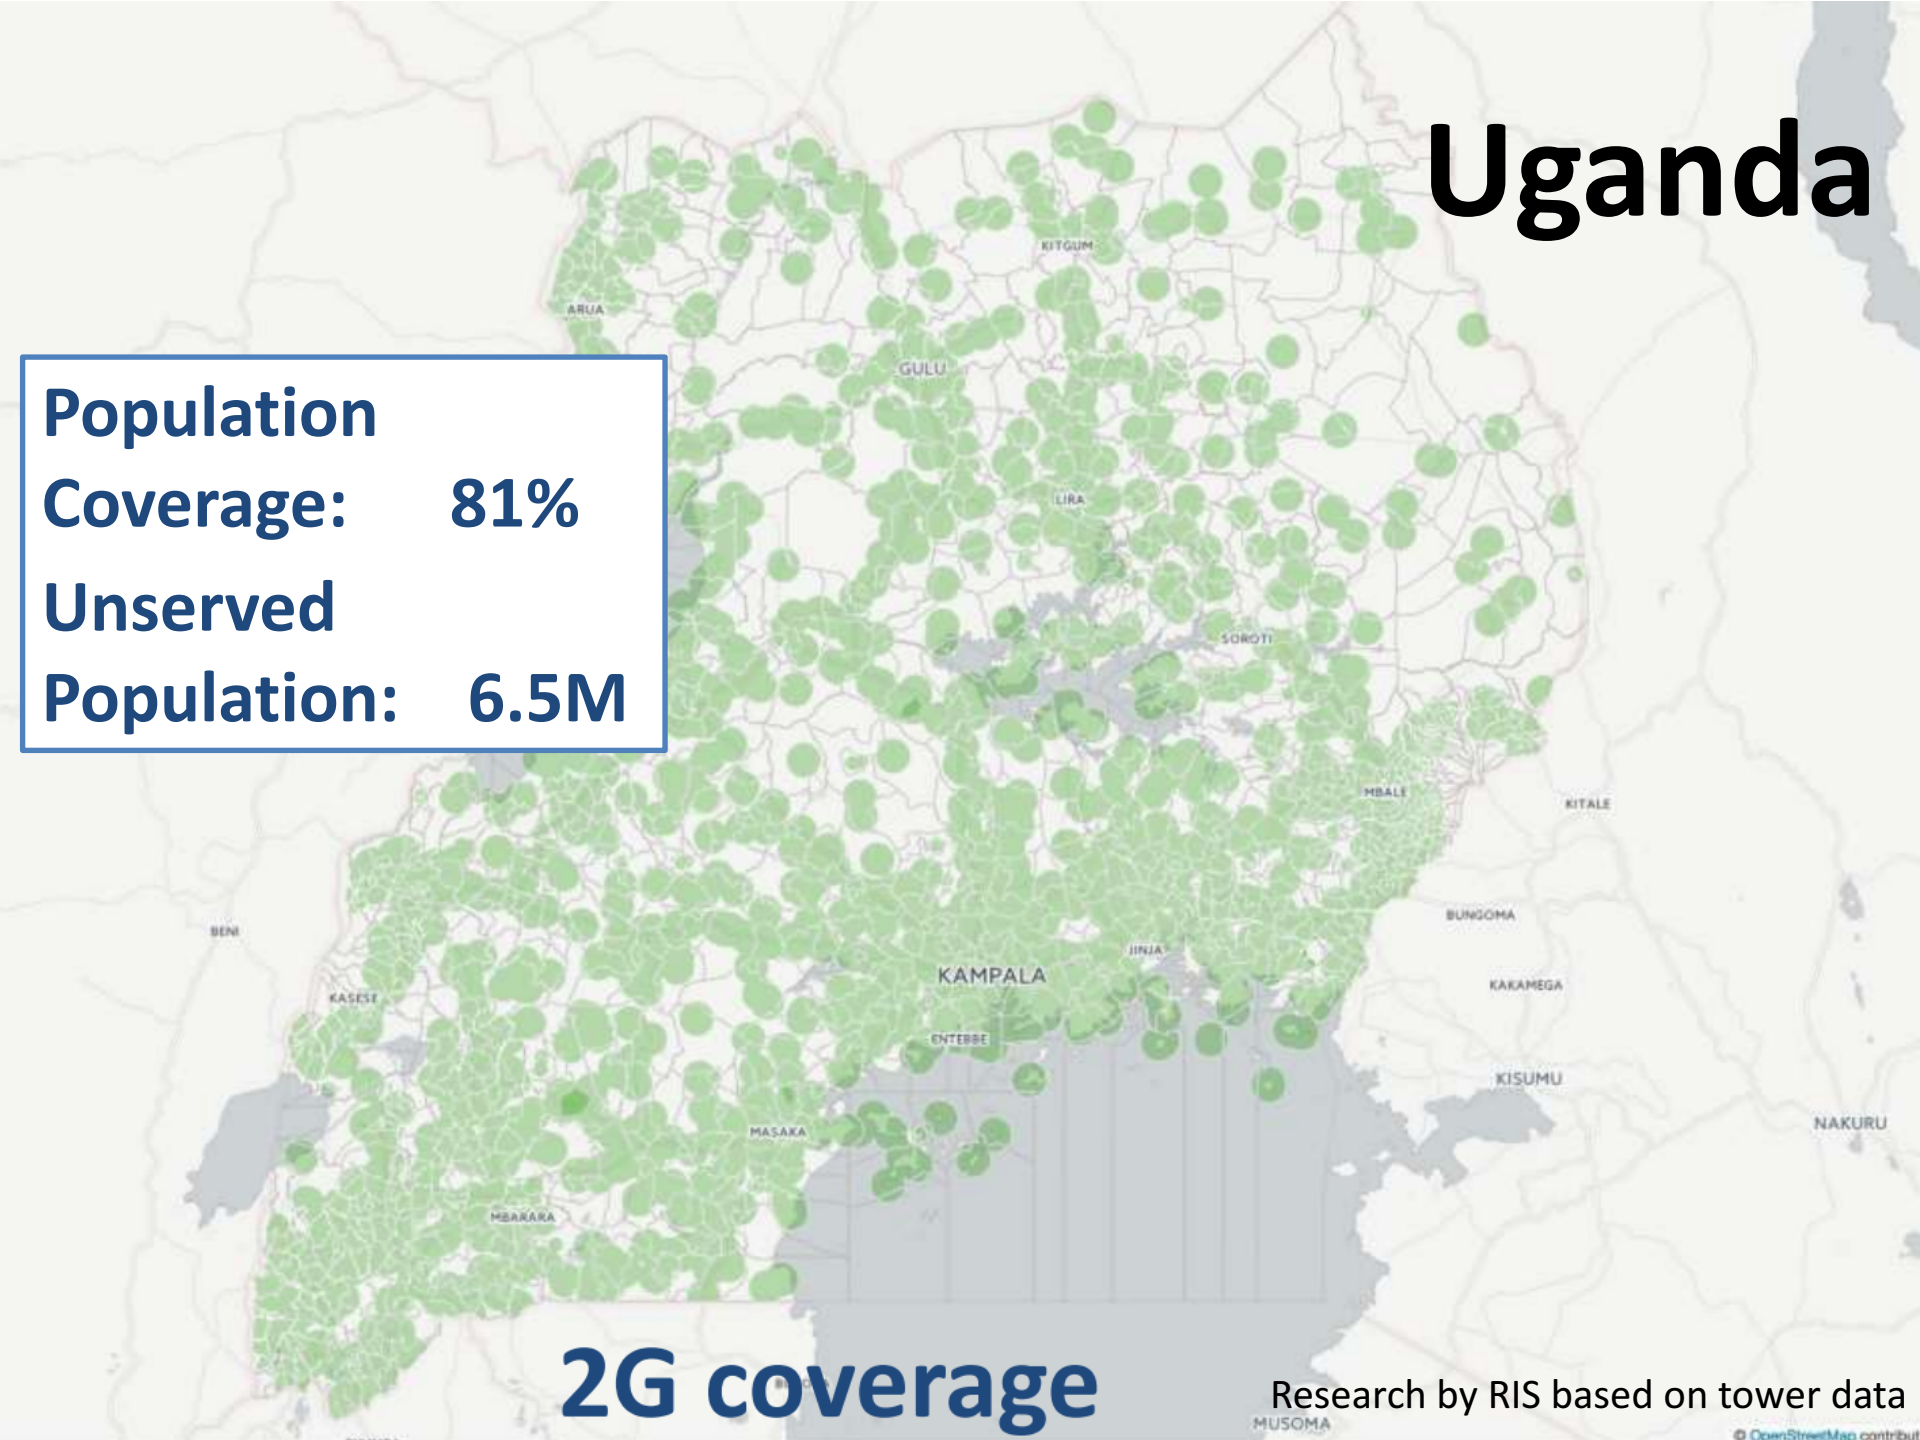

About Contribute
Recent Updates

POWERED BY
CARTODB

Good Practice

In South Africa, Dark Fibre Africa publishes a comprehensive map of their fibre network.

Tower Data

Uganda

Population

Coverage: 97.6%

Unserviced

Population: 896K

2G Coverage

Based on GSMA data

Uganda

Population Coverage: 81%
Unserviced Population: 6.5M

2G coverage

Research by RIS based on tower data
MUSOMA

© OpenStreetMap contributors

A Global Problem

Reports of Iowa's connectivity are greatly exaggerated... many providers, large and small, often overestimate their connectivity because they simply lack accurate, independently verified maps.