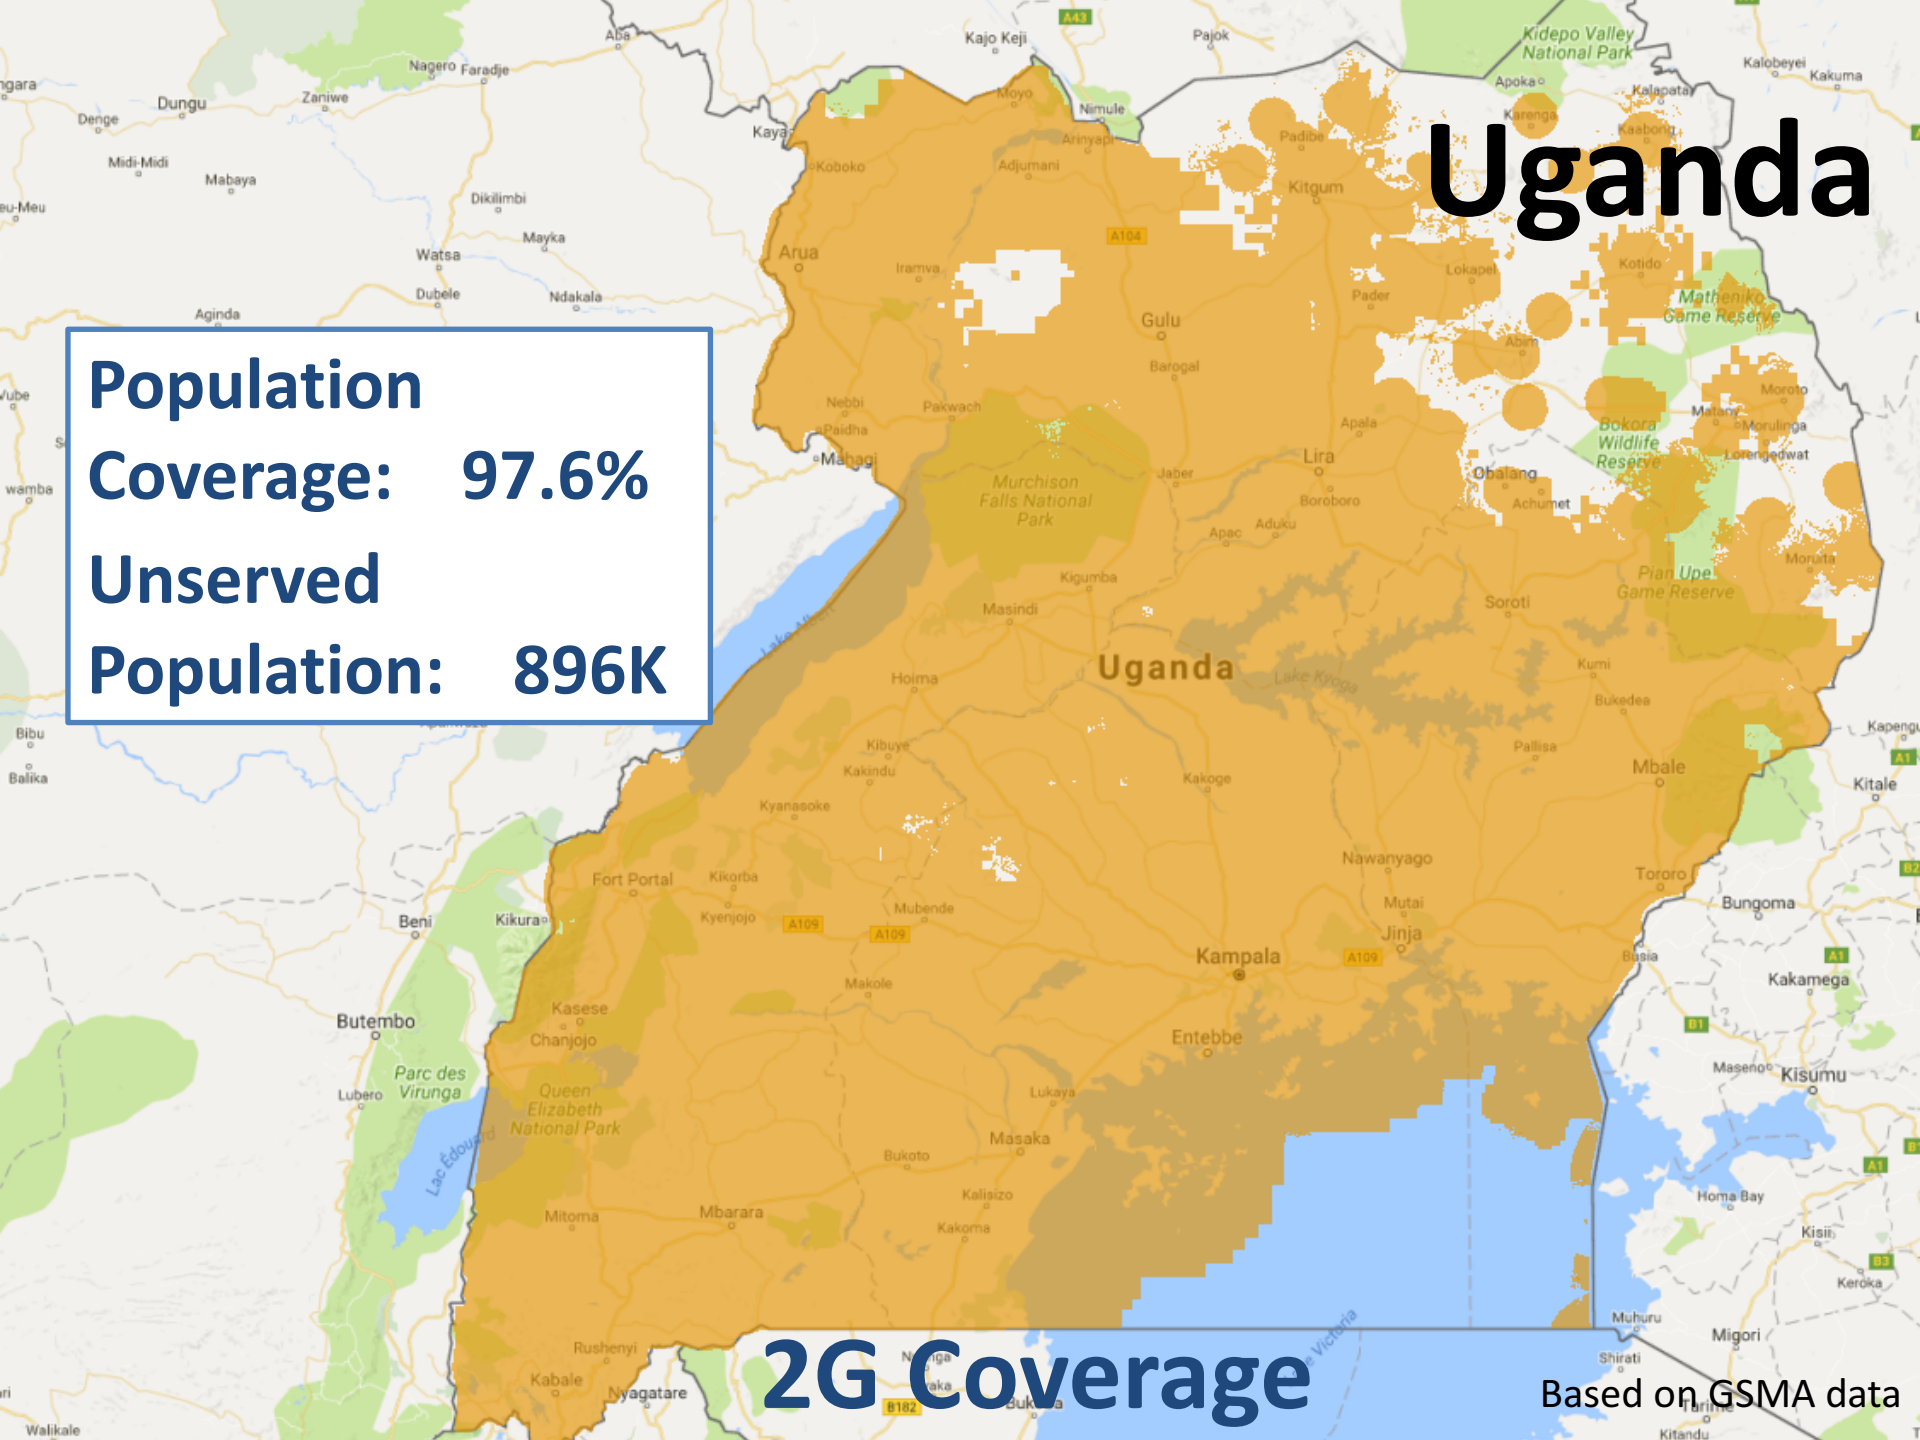

Fibre Infrastructure Maps

Access to comprehensive fibre maps can prevent duplication, promote investment, identify coverage gaps

African Undersea and Terrestrial Fibre Optic Cables

NSRC
Network Startup Resource Center

About Contribute
Recent Updates

POWERED BY
CARTODB

Good Practice

In South Africa, Dark Fibre Africa publishes a comprehensive map of their fibre network.

Tower Data

Uganda

Population

Coverage: 97.6%

Unserviced

Population: 896K

2G Coverage

Based on GSMA data

Uganda

Population Coverage: 81%
Unserviced Population: 6.5M

2G coverage

Research by RIS based on tower data
MUSOMA

© OpenStreetMap contributors

A Global Problem

Reports of Iowa's connectivity are greatly exaggerated... many providers, large and small, often overestimate their connectivity because they simply lack accurate, independently verified maps.