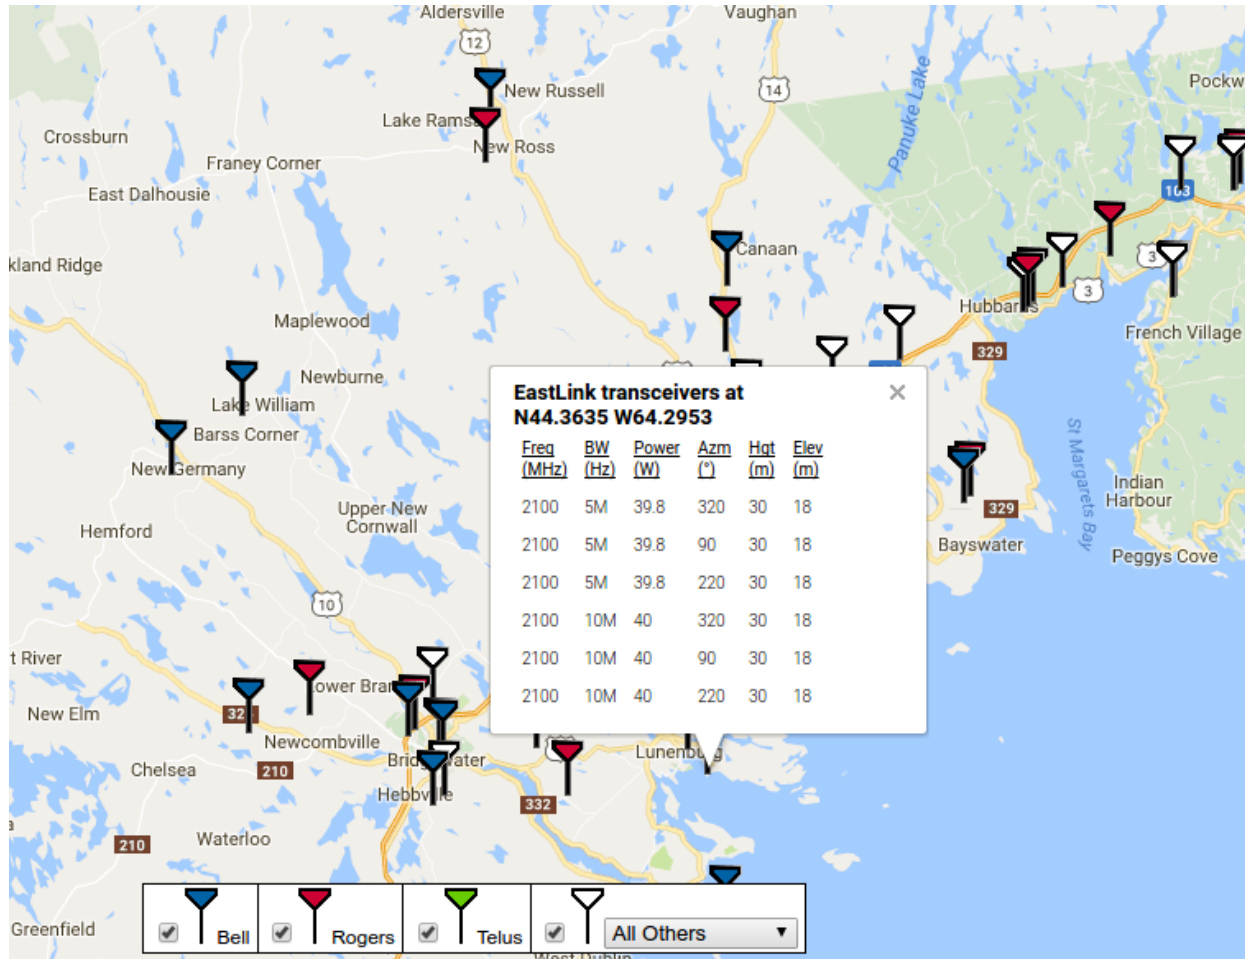

© OpenStreetMap contributors

A Global Problem

Reports of Iowa's connectivity are greatly exaggerated... many providers, large and small, often overestimate their connectivity because they simply lack accurate, independently verified maps.

Good Practice – Canadian Regulator

- Operator
- Location
- Frequency
- Height
- Power

openNETWORK

Because you have a lot to say. And we have nothing to hide.

2G coverage 4G/3G coverage

- Existing Towers
- Towers Upgrading
- Towers Needed
- Towers Forcibly Shutdown