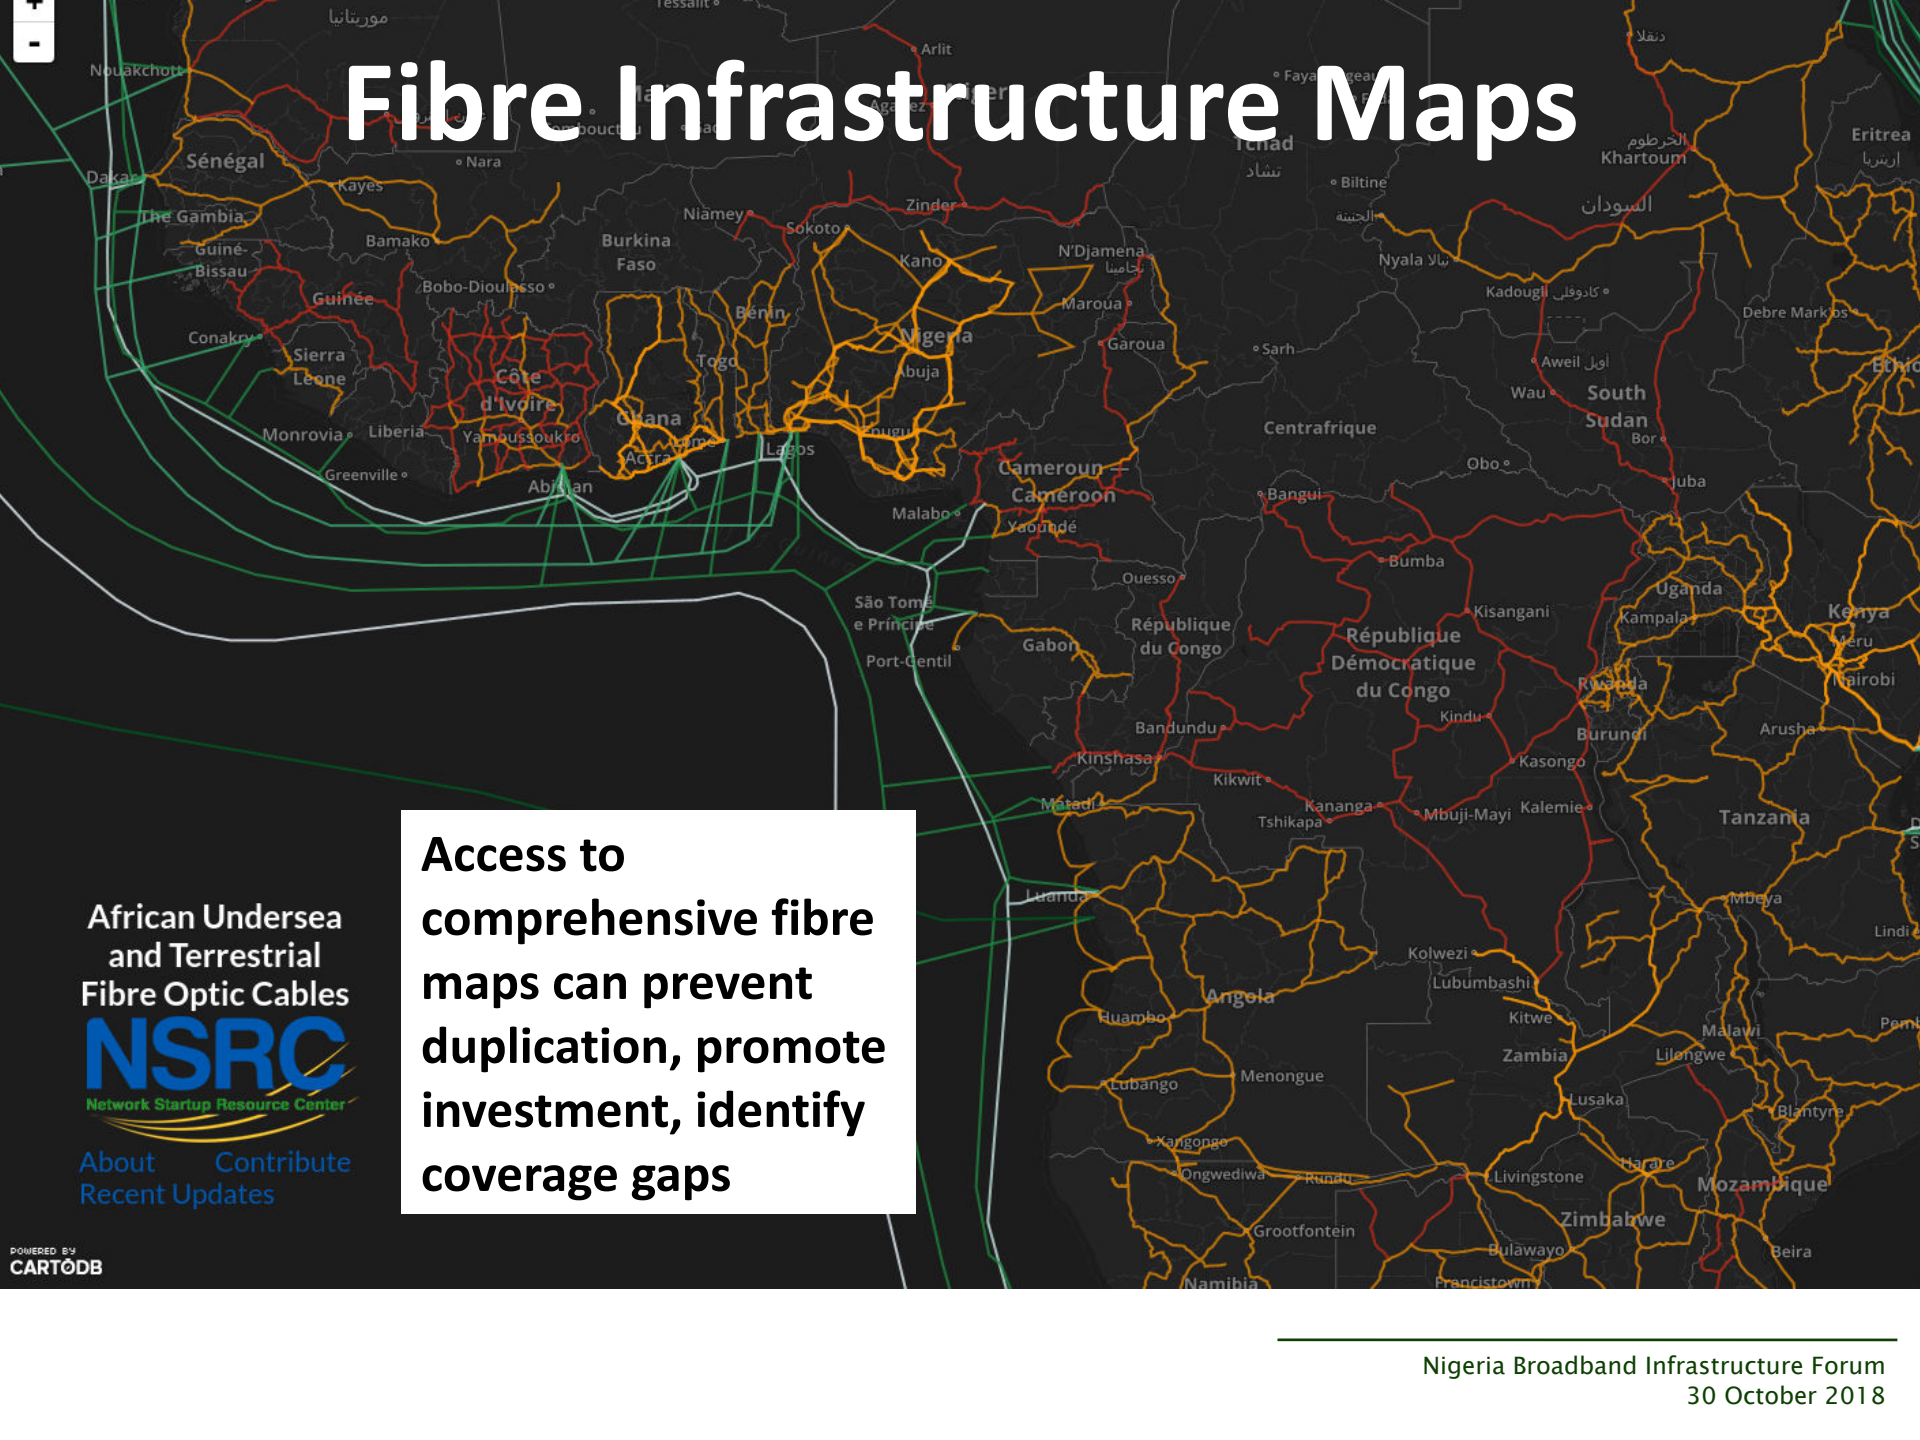

Fibre Infrastructure Maps

Access to comprehensive fibre maps can prevent duplication, promote investment, identify coverage gaps

African Undersea and Terrestrial Fibre Optic Cables

NSRC
Network Startup Resource Center

About Contribute
Recent Updates

POWERED BY
CARTODB

Good Practice

In South Africa, Dark Fibre Africa publishes a comprehensive map of their fibre network.

Tower Data

Uganda

Population

Coverage: 97.6%