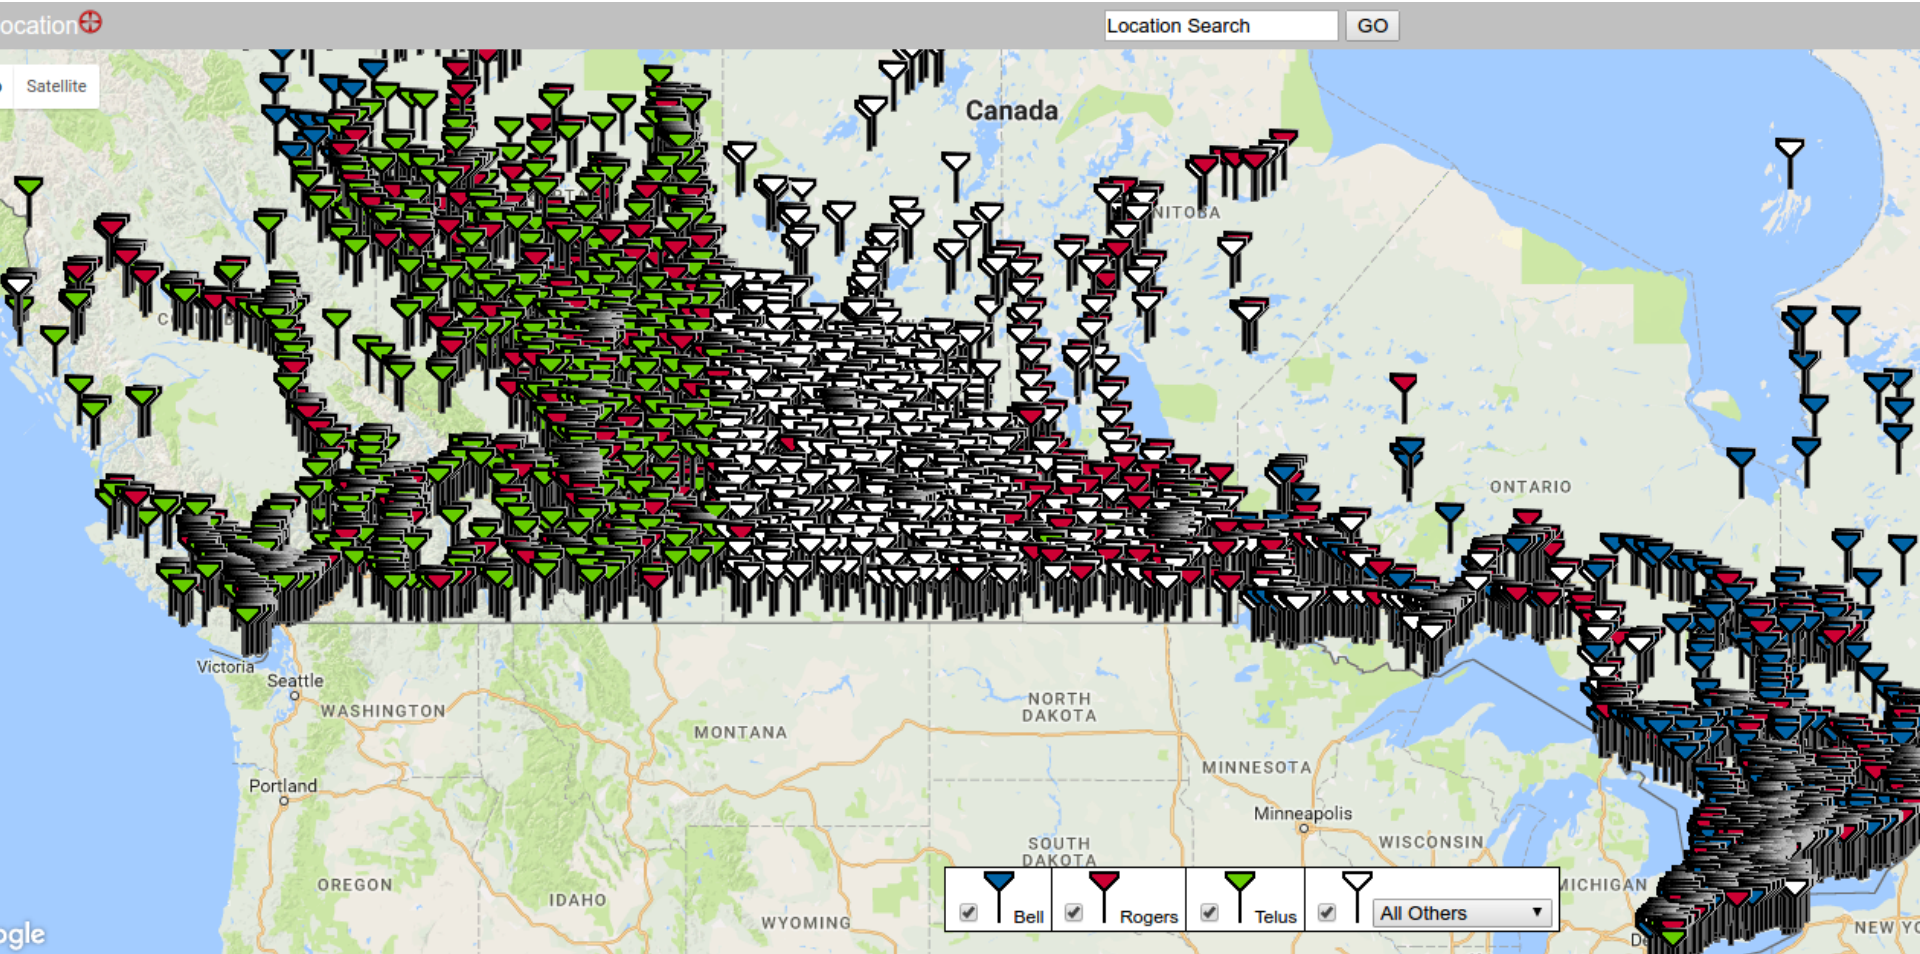

Fibre Infrastructure Maps

Access to comprehensive fibre maps can prevent duplication, promote investment, identify coverage gaps

African Undersea and Terrestrial Fibre Optic Cables

NSRC
Network Startup Resource Center

About Contribute
Recent Updates

POWERED BY
CARTODB

Good Practice

In South Africa, Dark Fibre Africa publishes a comprehensive map of their fibre network.

Tower Data

Uganda

Population

Coverage: 97.6%

Unserviced

Population: 896K

2G Coverage

Based on GSMA data

Uganda

Population Coverage: 81%
Unserviced Population: 6.5M

2G coverage

Research by RIS based on tower data
MUSOMA

© OpenStreetMap contributors

A Global Problem

Reports of Iowa's connectivity are greatly exaggerated... many providers, large and small, often overestimate their connectivity because they simply lack accurate, independently verified maps.