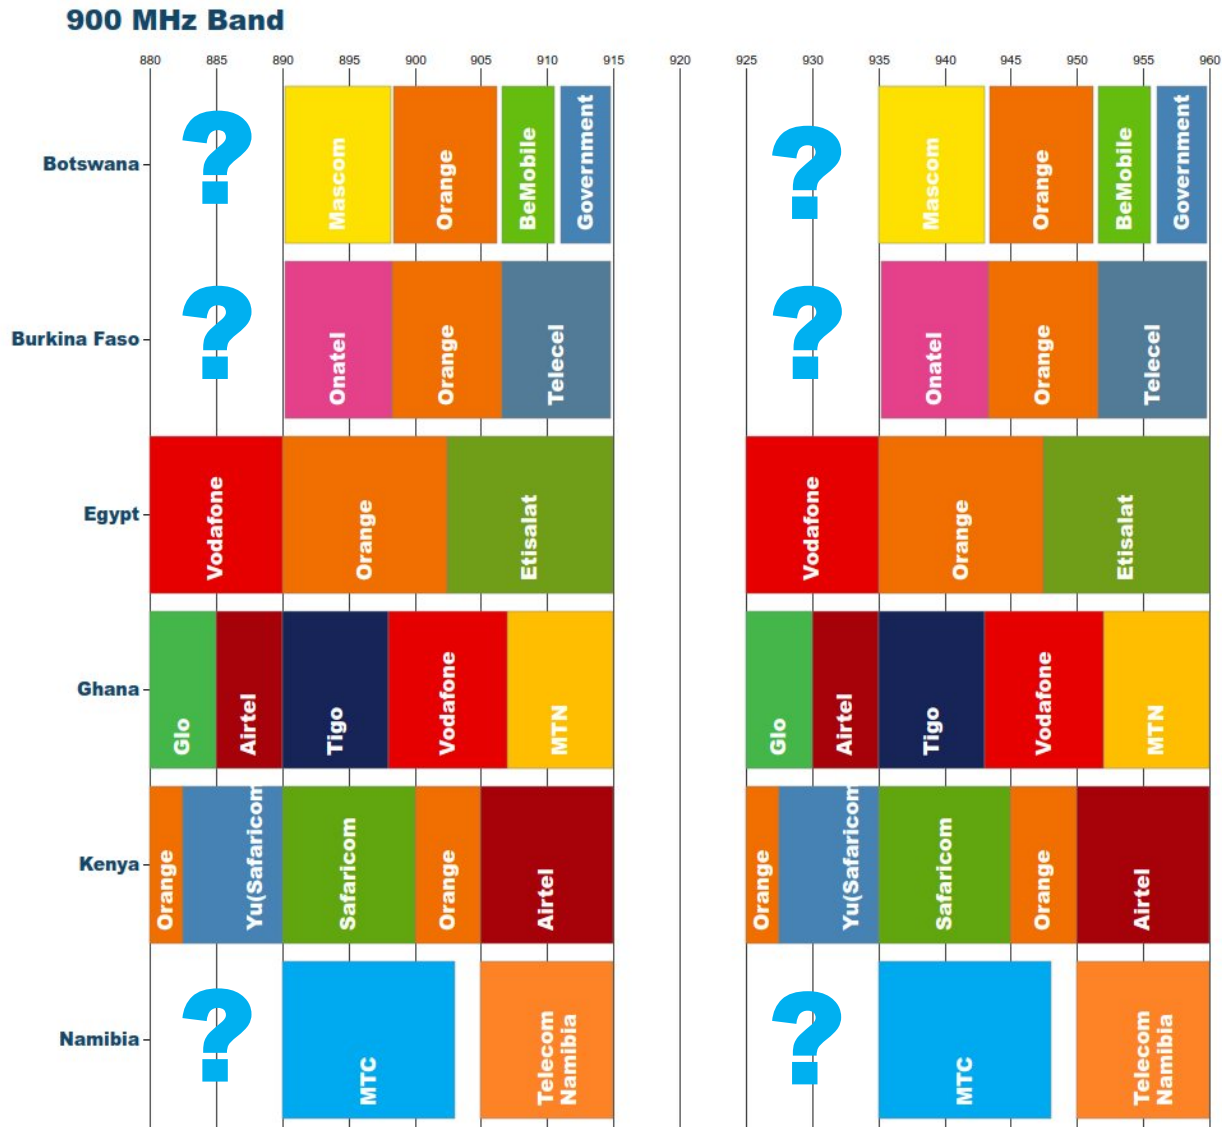

© OpenStreetMap contributors

A Global Problem

Reports of Iowa's connectivity are greatly exaggerated... many providers, large and small, often overestimate their connectivity because they simply lack accurate, independently verified maps.

Good Practice – Canadian Regulator

- Operator
- Location
- Frequency
- Height
- Power

openNETWORK

Because you have a lot to say. And we have nothing to hide.

2G coverage 4G/3G coverage

- Existing Towers
- Towers Upgrading
- Towers Needed
- Towers Forcibly Shutdown

WHAT IS INDIA'S FIRST OPEN NETWORK?

In 2015, Project Leap took the first brave step in building a truly transparent network. It is now

Spectrum Assignments

Spectrum Assignments

Good Practice

LIST OF ACCESS FREQUENCIES ASSIGNED TO OPERATORS