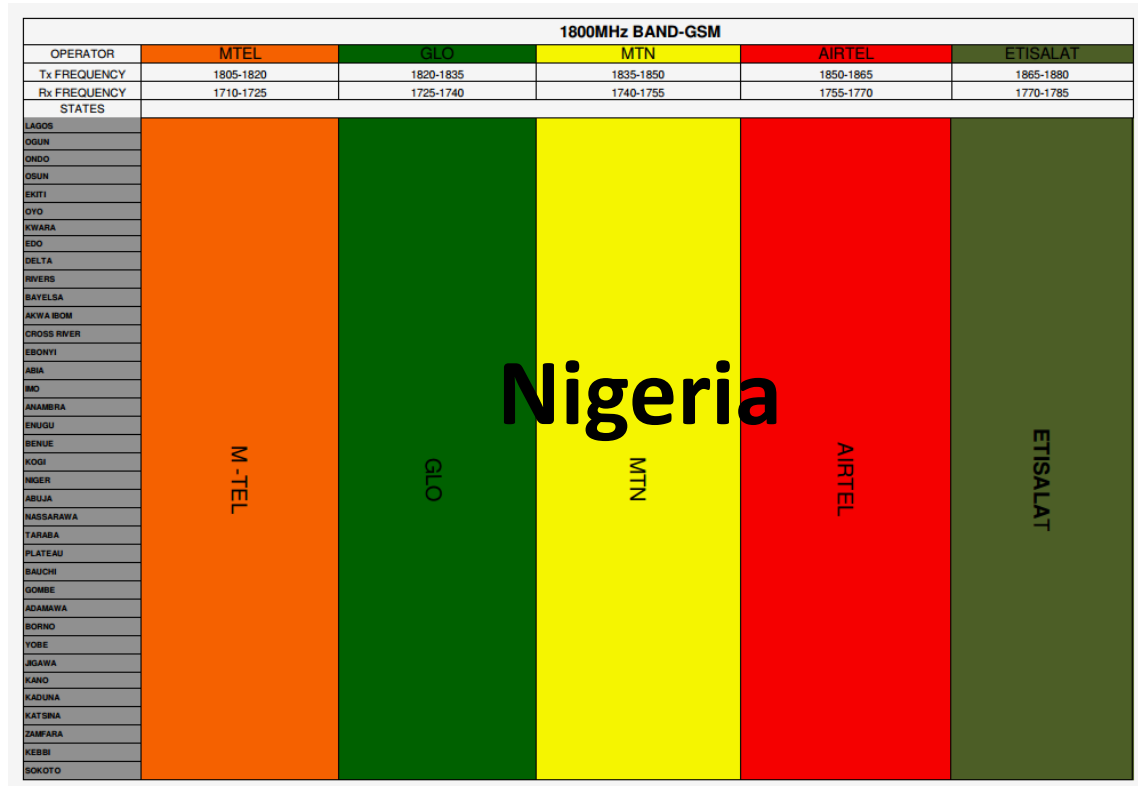

Good Practice

LIST OF ACCESS FREQUENCIES ASSIGNED TO OPERATORS

A. MOBILE WIRELESS ACCESS

Frequency Band	Amount of Spectrum	Assigned Operator
800 MHz	5MHz paired	Telkom Kenya Limited P.O. Box 30301-00100 NAIROBI
900 MHz	10MHz paired	Safaricom Limited P.O. Box 46350-00100 NAIROBI
900 MHz	10MHz paired	Celtel Kenya Limited P.O. Box 73146-00200 NAIROBI
900MHz	7.5MHz paired	Telkom Kenya Limited P.O. Box 30301-00100 NAIROBI
900MHz	7.5MHz paired	Essar Telecom Kenya Limited P.O. Box 45742-00100 NAIROBI
1800MHz	10MHz paired	Safaricom Limited P.O. Box 46350-00100 NAIROBI
1800MHz	10MHz paired	Celtel Kenya Limited P.O. Box 73146-00200 NAIROBI
1800MHz	10MHz paired	Telkom Kenya Limited P.O. Box 30301-00100 NAIROBI
1800MHz	10MHz paired	Essar Telecom Kenya Limited P.O. Box 45742-00100 NAIROBI
2100MHz	10MHz paired	Safaricom Limited P.O. Box 46350-00100 NAIROBI
2100MHz	10MHz paired	Celtel Kenya Limited P.O. Box 73146-00200 NAIROBI
2100MHz	10MHz paired	Telkom Kenya Limited P.O. Box 30301-00100 NAIROBI

Kenya

Nigeria