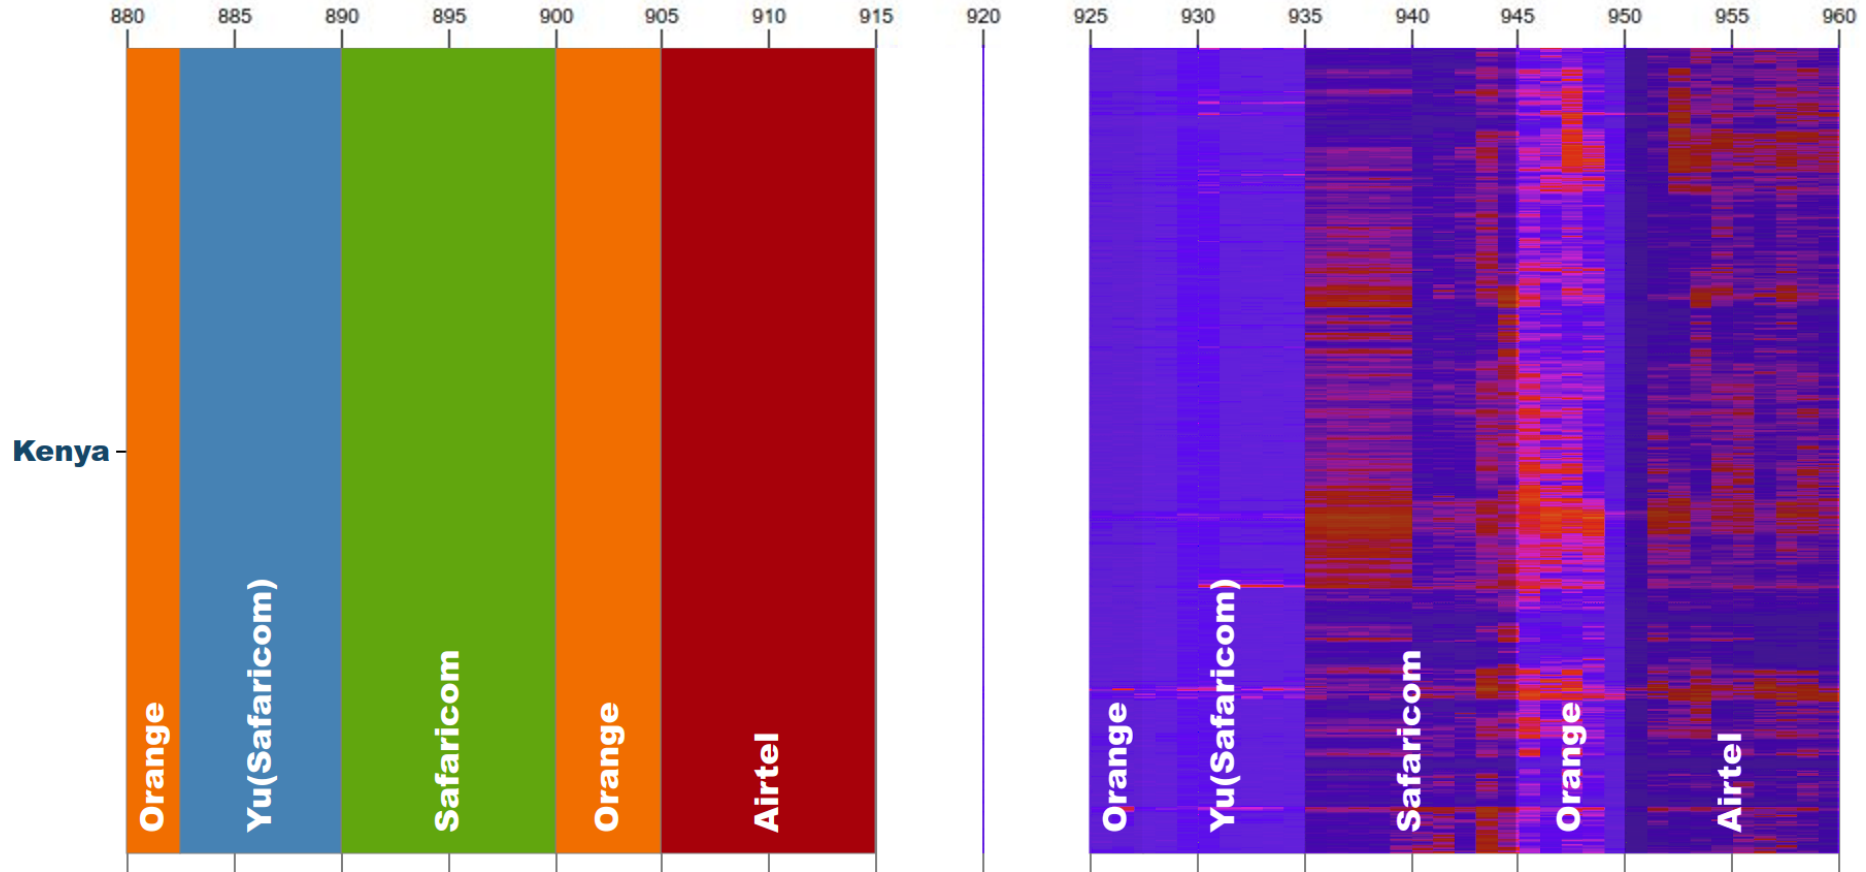

Monitoring Spectrum Use

900 MHz Band