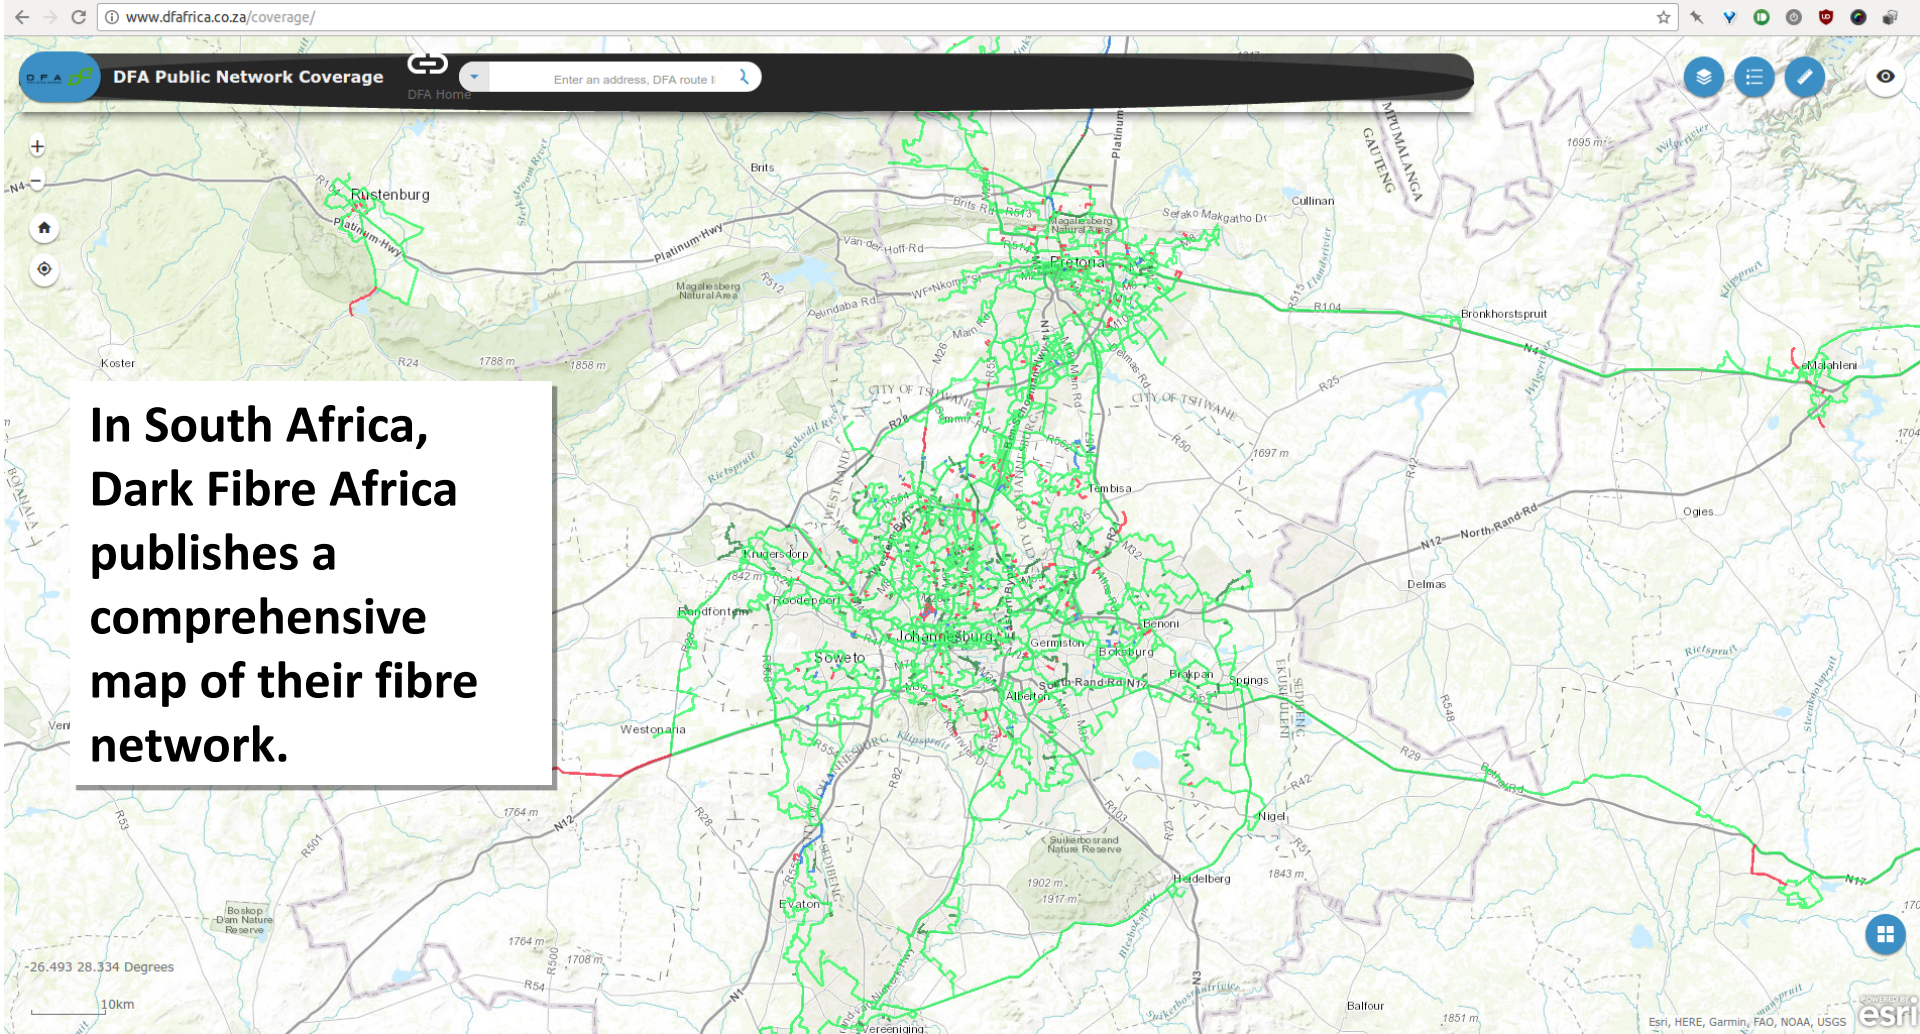

Fibre Infrastructure Maps

Access to comprehensive fibre maps can prevent duplication, promote investment, identify coverage gaps

African Undersea and Terrestrial Fibre Optic Cables

NSRC
Network Startup Resource Center

About Contribute
Recent Updates

POWERED BY
CARTODB

Good Practice

In South Africa, Dark Fibre Africa publishes a comprehensive map of their fibre network.

Tower Data

Uganda

Population

Coverage: 97.6%