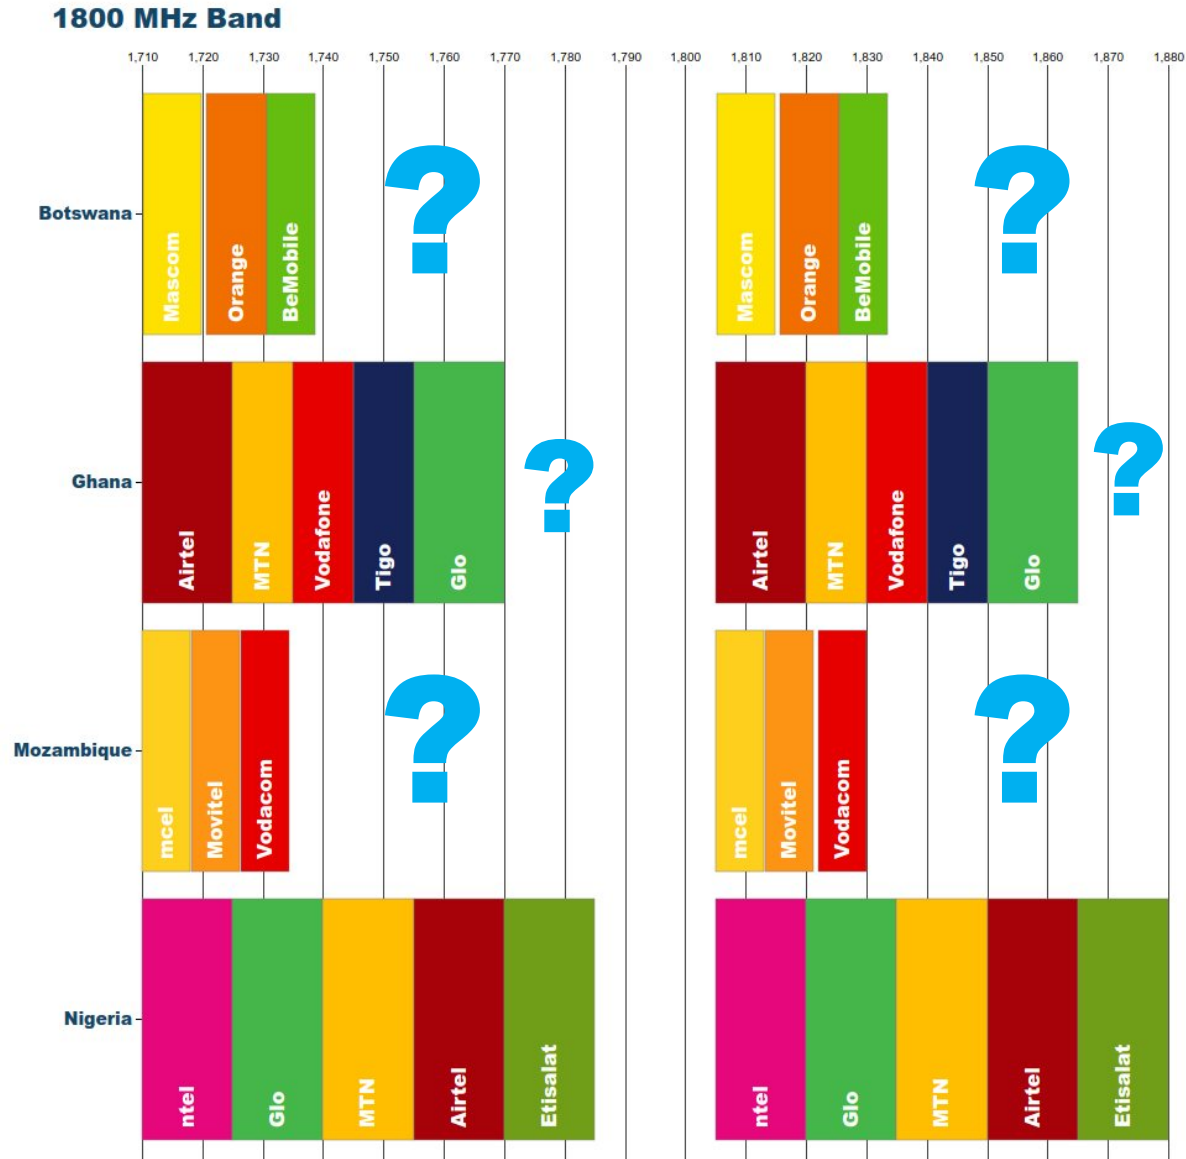

Good Practice – Canadian Regulator

- Operator
- Location
- Frequency
- Height
- Power

openNETWORK

Because you have a lot to say. And we have nothing to hide.

2G coverage 4G/3G coverage

- Existing Towers
- Towers Upgrading
- Towers Needed
- Towers Forcibly Shutdown

WHAT IS INDIA'S FIRST OPEN NETWORK?

In 2015, Project Leap took the first brave step in building a truly transparent network. It is now

Spectrum Assignments

Spectrum Assignments

Good Practice

LIST OF ACCESS FREQUENCIES ASSIGNED TO OPERATORS